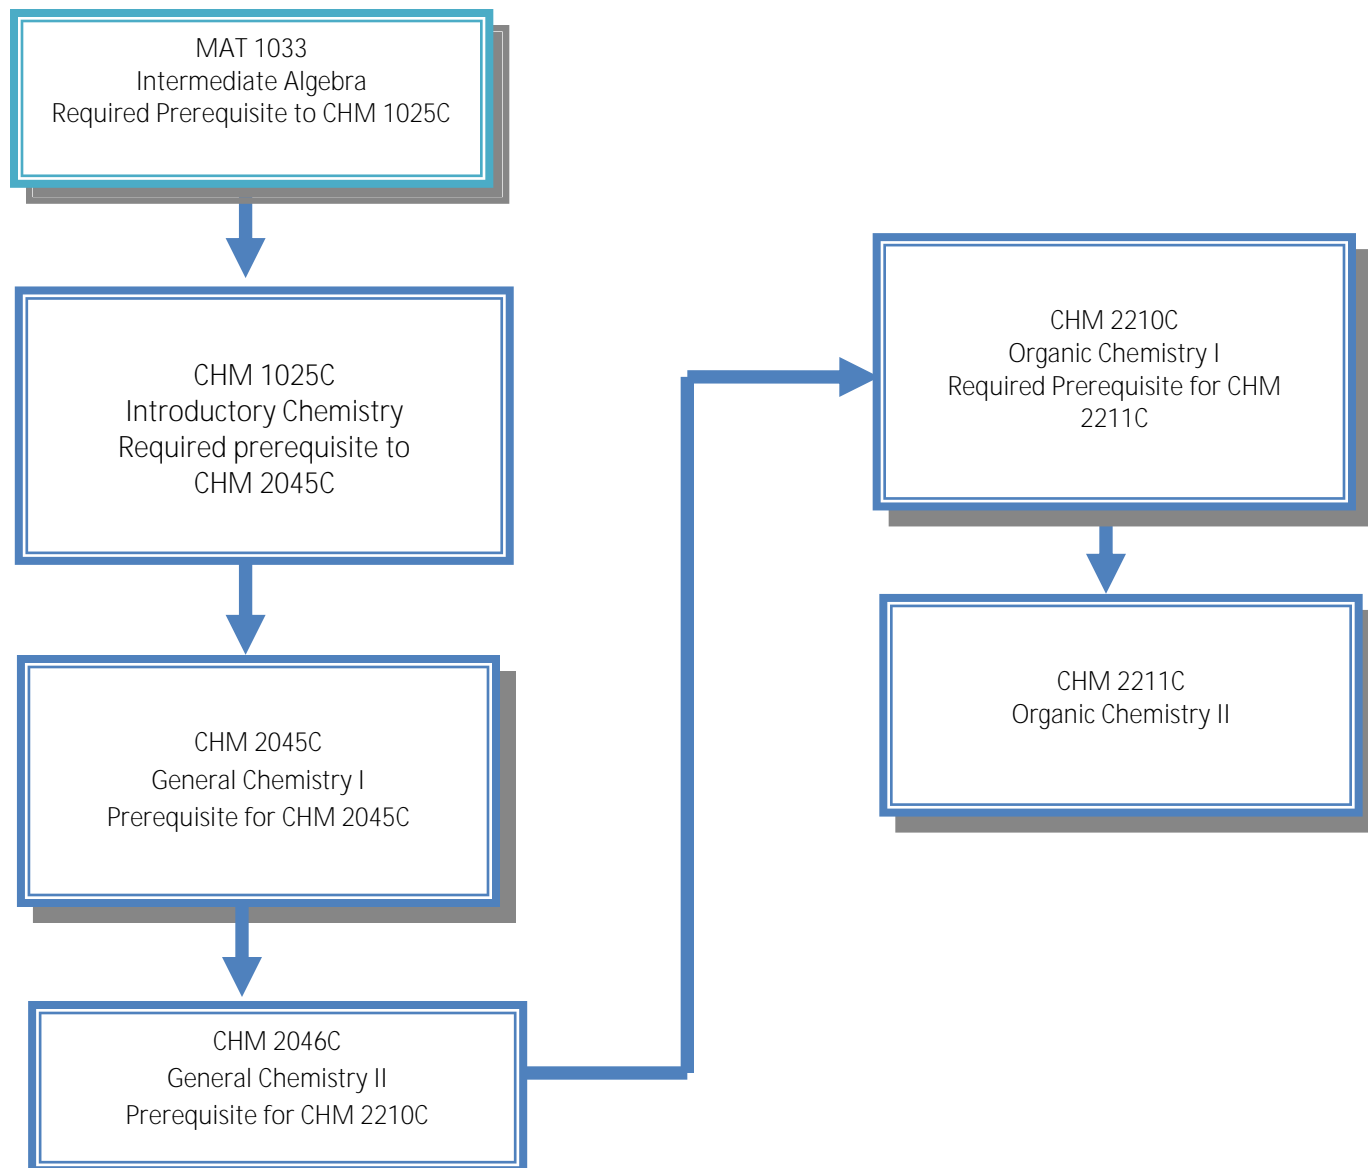

# Natural Science Department: Suggested Chemistry Track

Suggested track for all students as Chemistry, and Rigorous Science Majors.

Additional Math prerequisites may be required at certain levels.